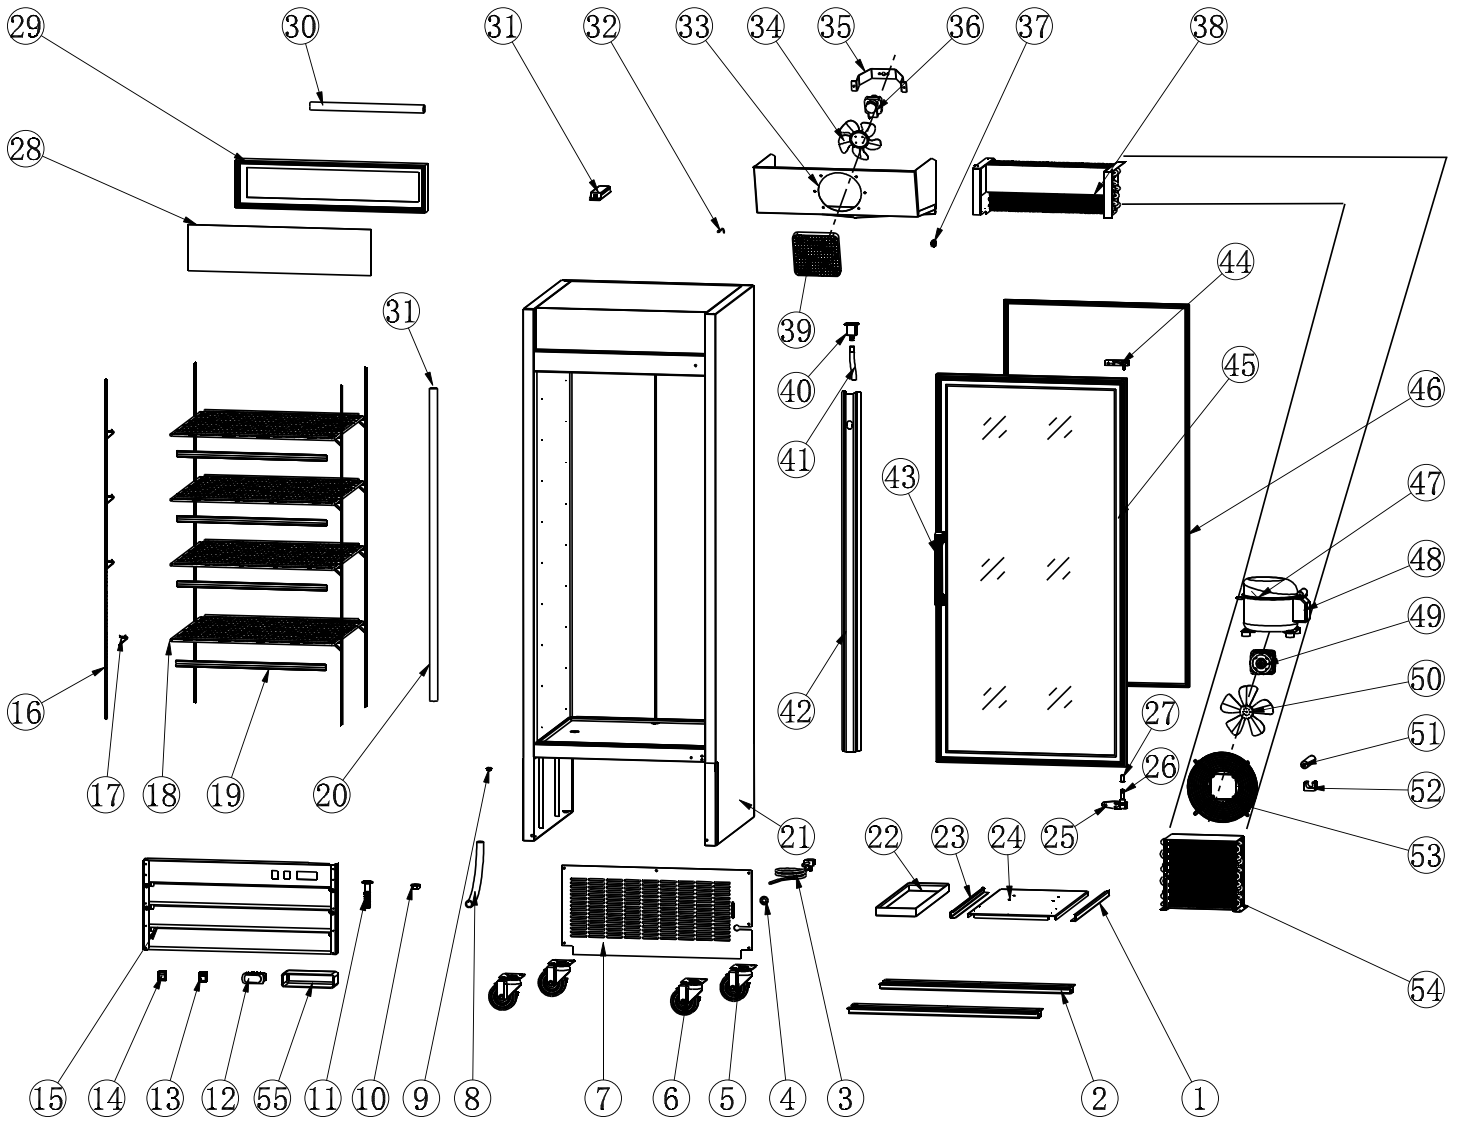

Parts Breakdown

Model RE-CN-0023E-HC 59036

Parts Breakdown

Model RE-CN-0023E-HC 59036

Item No.	Description	Position	Item No.	Description	Position	Item No.	Description	Position
AB953	Right Track for Installation Board for 59036	1	AA748	Shelf Tag for 59036	19	AA863	Fixer for Probe for 59036	37
AB954	Castor Supporter for 59036	2	AA722	LED Light for 59036	20	AA759	Evaporator for 59036	38
AA135	Power Cord for 59036	3	AB959	Outer Drain Pan for 59036	22	AB077	Condenser Fan Cover for 59036	39
AA703	Power Cord Cover for 59036	4	AB960	Left Track for Installation Board for 59036	23	AA712	Inner Drain Tube Connector for 59036	40
AA743	4" Caster without Brake for 59036	5	AB961	Compressor Unit Installation Board for 59036	24	AA528	Drain Hose for 59036	41
AA584	Caster with Break for 59036	6	AA713	Bottom Right Hinge Holder for 59036	25	AI826	Air Pipe Protection Board for 59036	42
AB955	Back Grill for 59036	7	AA714	Hinge Axis for 59036	26	AA695	Glass Door Handle for 59036	43
AA216	Drain Tube for 59036	8	AA715	Axis Cover for 59036	27	AB966	Upper Right Hinge Holder for 59036	44
AA687	Drain Pipe Cover for 59036	9	AA753	Light Box Plate for 59036	28	AA761	Glass Door for 59036	45
AA686	Plastic Drain Pipe with Fixer for 59036	10, 11	AA754	Light Box Frame for 59036	29	AA762	Gasket for 59036	46
AB109	Thermostat for 59036	12	AA721	LED in Light Box for 59036	30	AI395	Compressor for 59036	47
AA362	LED Light Switch for 59036	13	AA711	LED Power Supply for 59036	31	AI321	Condenser Fan Motor for 59036	49
AA124	Power Switch for 59036	14	AI382	Temperature Probe for 59036	32	AB594	Filter for 59036	51
AB956	Front Grill for 59036	15	AI825	Evaporator Cover for 59036	33	AB595	Filter Fixer for 59036	52
AB957	K Strip for 59036	16	AA764	Condenser/Evaporator Fan Motor Blade for 59036	34, 50	AA249	Condenser Fan Motor Cover for 59036	53
26884	K Clip for 59036	17	AI381	Evaporator Installation Bracket for 59036	35	AA250	Condenser for 59036	54
AA747	Shelf for 59036	18	AF825	Evaporator Fan Motor for 59036	36	AA214	Thermostat Water Proof Cover for 59036	55